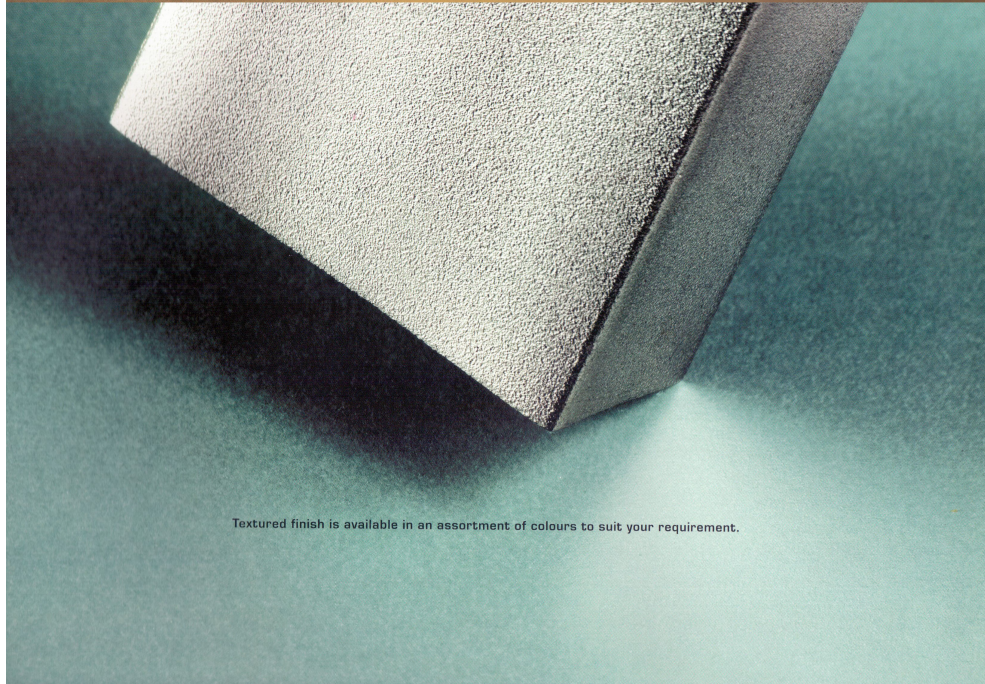

“Extra edge to Aluminium”

Texture Finish

A surface finish with a difference, texture finish adds elegance by giving a grainy look to the conventional Aluminium profiles.

Textured finish is available in an assortment of colours to suit your requirement.